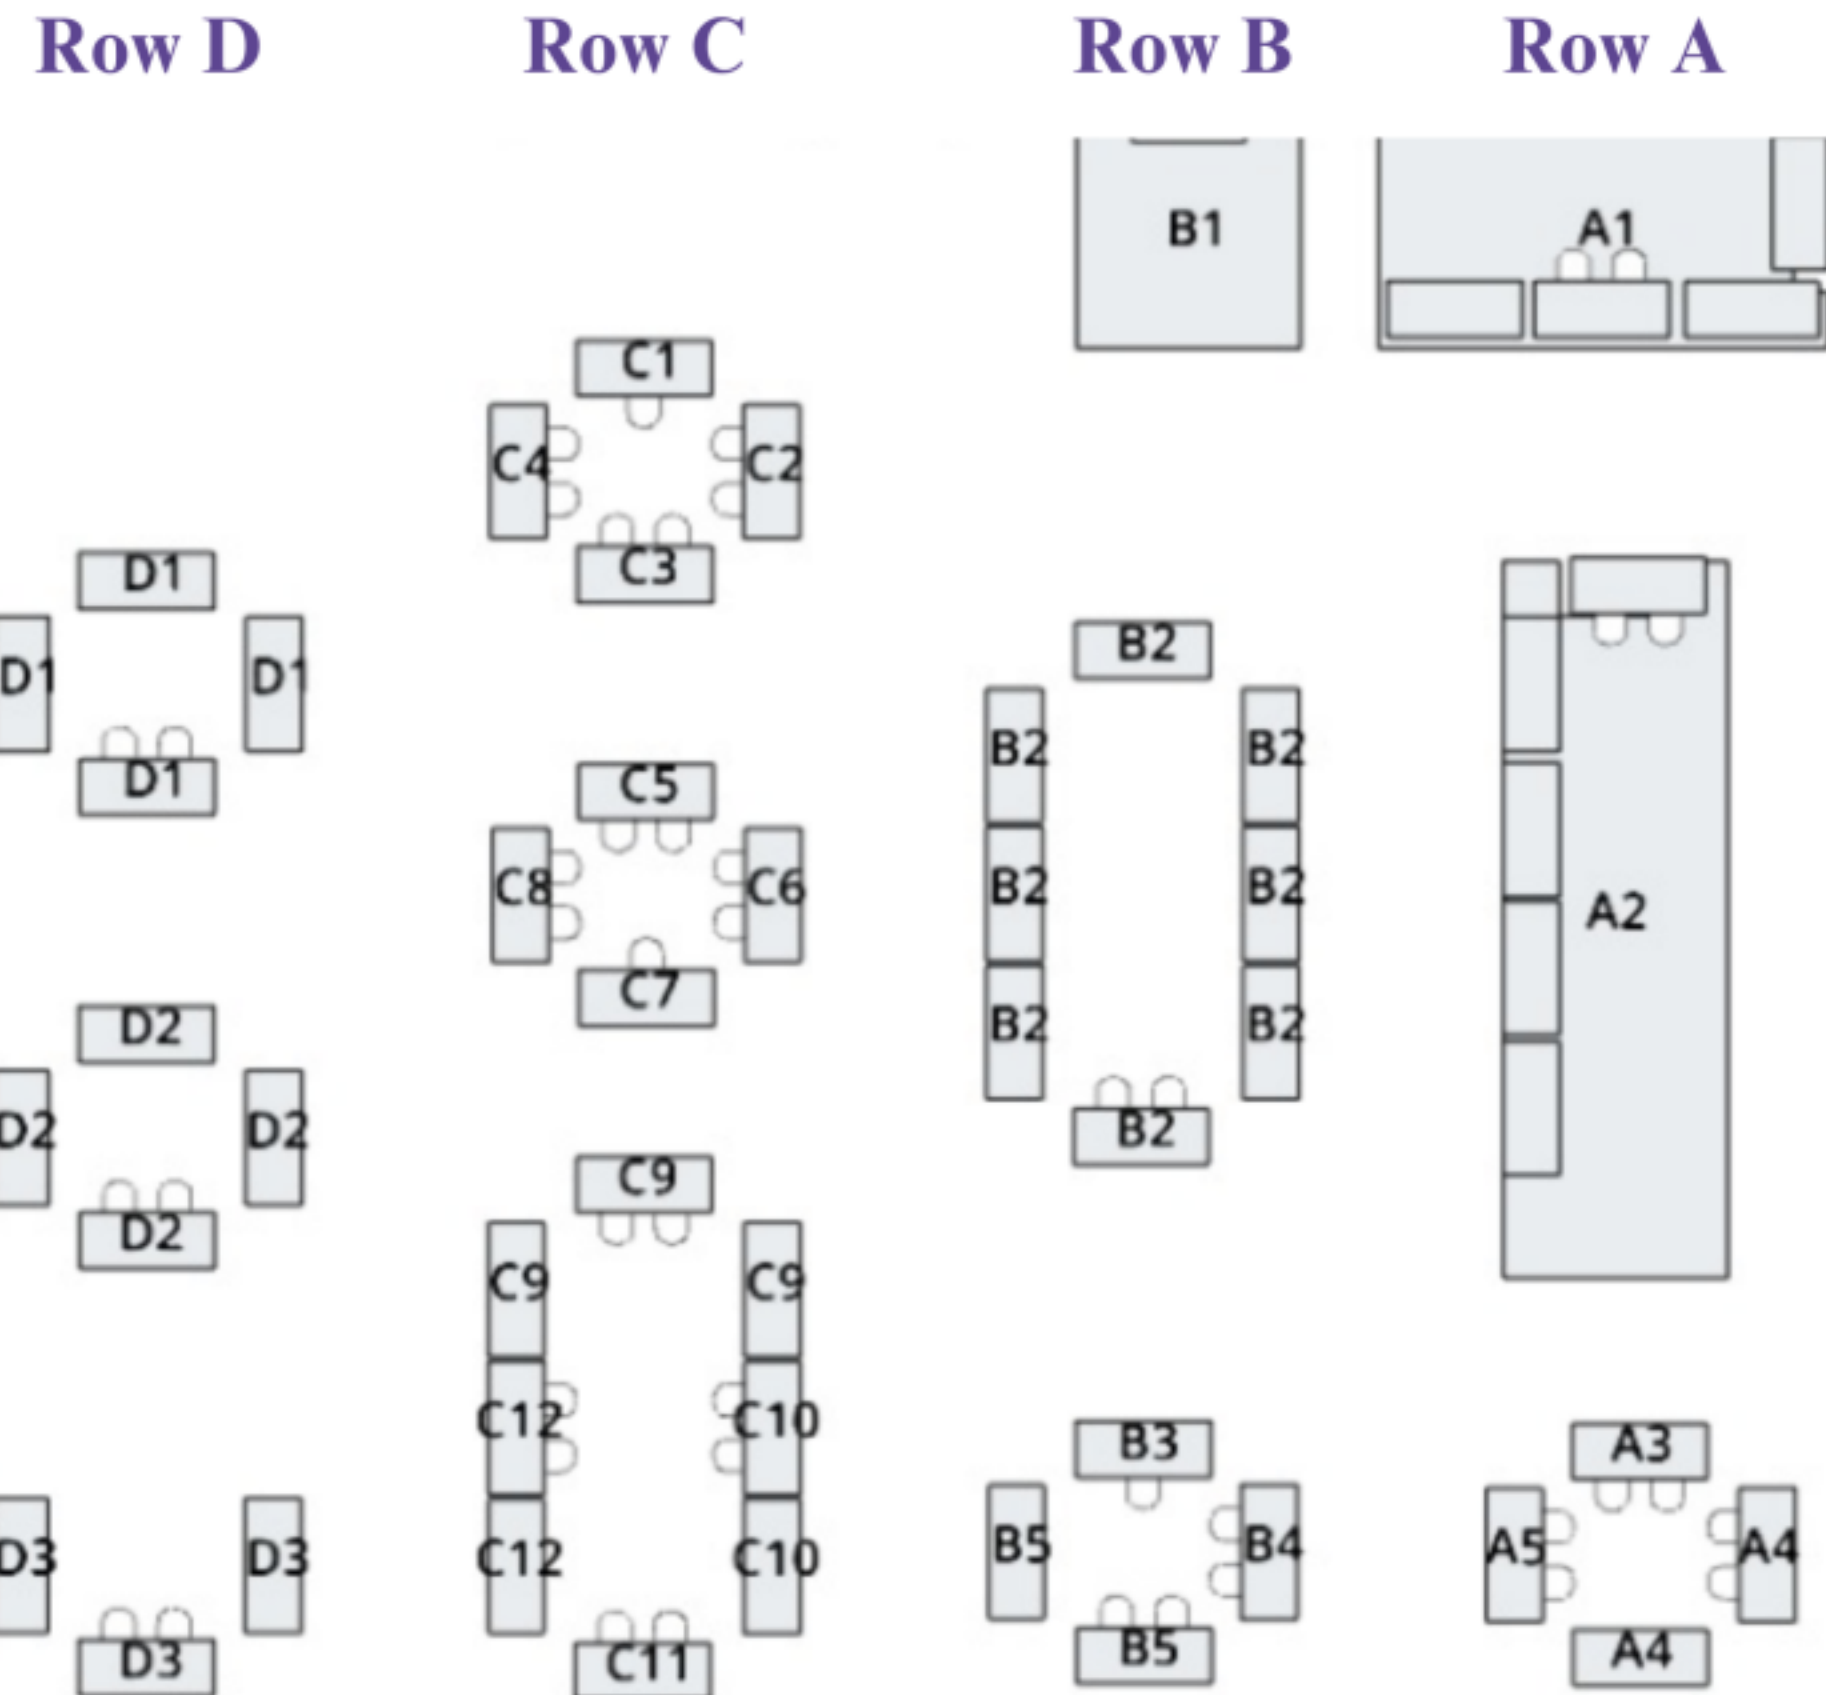

Vendors' Hall

Artist Alley

Vendors' Hall

- A1: Creative Image Designs
- A2: Anime Garage Cafe
- A3: Whimsicraft Menagerie
- A4: Juno Prints
- A5: Pop Pastel

- B1: Tinkerlin Gaming
- B2: Capital City Comics and Toys
- B3: MatchaMango
- B4: JasB
- B5: Baba Yaga's Bits and Bobs

- C1: Divine DeYent
- C2: Inked Waifu Pins
- C3: Melt Your Heart Charms
- C4: Key to the Kingdom of Alice:Spade Queen
- C5: The Threaded Scale
- C6: Grama's Junque Shoppe
- C7: Beads.bysea
- C8: The Onigiri Stand
- C9: Next Dimension Goods
- C10: SassyTigerSuits
- C11: Nobutaro Masai
- C12: Arkham Games and Comics

- D1: Toysbystacy
- D2: Animix Avenue
- D3: Kourindou Curios

Artist Alley

- A1: Mad Brake Art
- A2: Lalaineartgeek
- A3: Sopebbeads
- A4: Nekomata Co
- A5: Kittykaya
- A6: Mooshi Kaik
- A7: Mittenmeat
- A8: lineyatron
- A9: Mari's Artsy Shop
- A10: Anna Jano
- A11: Fiveboos
- A12: Mountain Water Illustrations
- A13: Monster Activity
- A14: Stages of Mania

Exit

Entrance